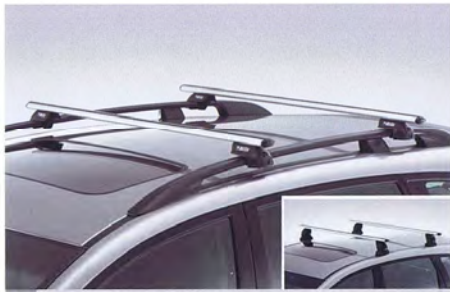

# Carrier

**13 Aluminium carrier base**  
**E361EXA100 / E361EXA000** W  
 Perfectly fitting stylish base for carrier attachments.  
 \*E361EXA100: with roofrail  
 E361EXA000: without roofrail

**14 Roof rack platform**  
**E361EAG700** W  
 Enhances your load carrying drastically.  
 \*Aluminium carrier base required