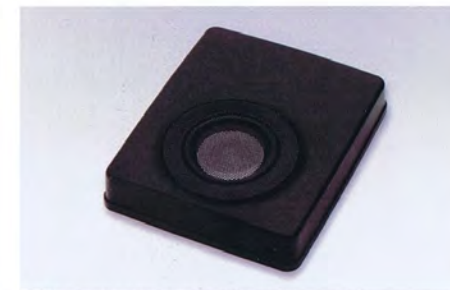

44 Subwoofer/Amplifier
H630SXA000 W

Adds 120 watts of power, and delivers super bass sound you not only hear but feel.
*Requires Subwoofer mounting kit