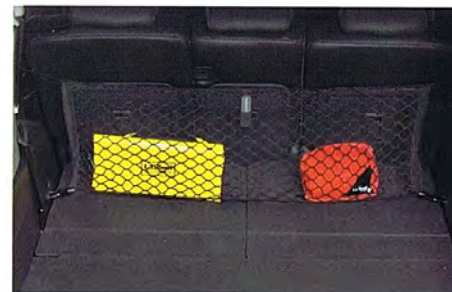

27 Cargo net (Rear seat back)
F551SXA100 W
For a clean and tidy luggage area.
Perfect complement to vertical cargo net.