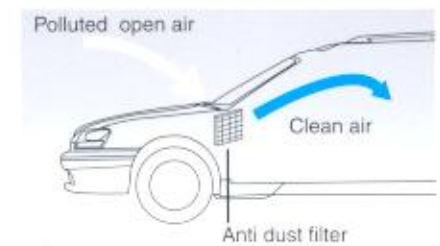

69. Anti dust filter