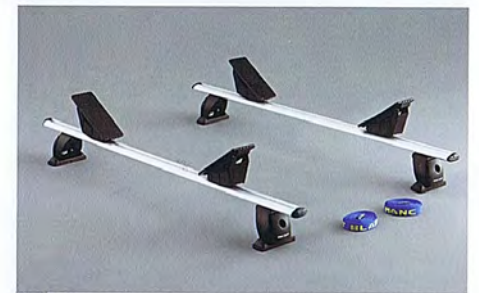

Replaces existing sill plates with a more sporty look.

W

Carrier

33 Carrier base (Sedan)

E361EAG200

W

Perfectly fitting stylish base for carrier attachments.

38 Kayak attachment

E361EAG600

W

For 1 kayak.

43 Rear bicycle holder (Inst. on tow ball)

E361ESA600

W

Transports 2 bikes on tow ball.

Image: vehicle is presented with Front grille, Front under spoiler, Carrier base and Transport box (Long).