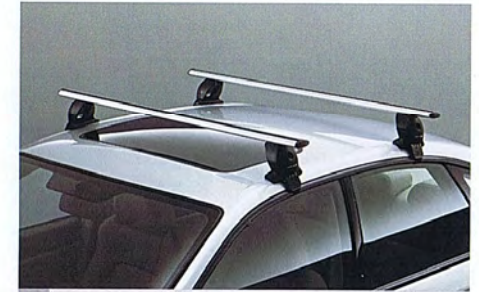

Replaces existing sill plates with a more sporty look.

W

Carrier

33 Carrier base (Sedan)

E361EAG200

W

Perfectly fitting stylish base for carrier attachments.

38 Kayak attachment