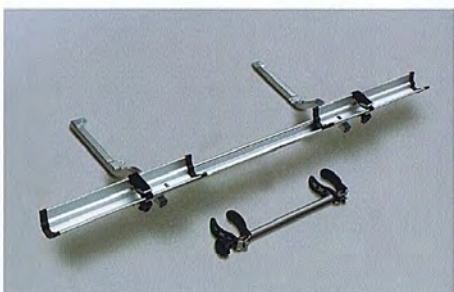

44 Rear bicycle holder attachment
E361EAG800 W
Carries an extra bicycle.
For use with E361ESA600.