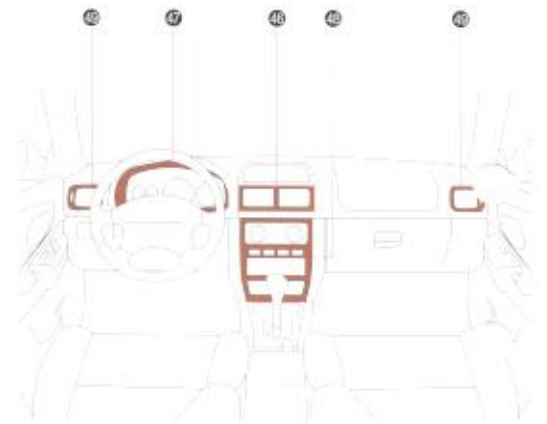

41 ALUMINUM WHEEL DISH [16x6.5]

INTERIOR

You'll love spending time in this when you've got high quality au

New sporty items!

40 CARBON PANEL KIT [A + B + C + D + E]

Image picture: Installed to Japanese RHD model