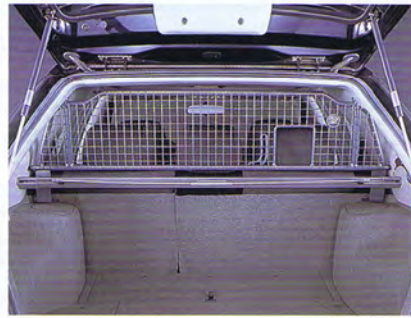

72. Dog guard (G/M)