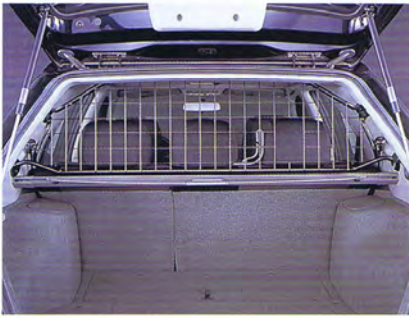

71. Dog guard (K/M)