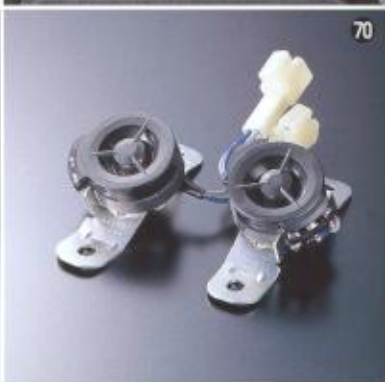

INTERIOR

60

61

62

63

64

66

65

68

70

67

70