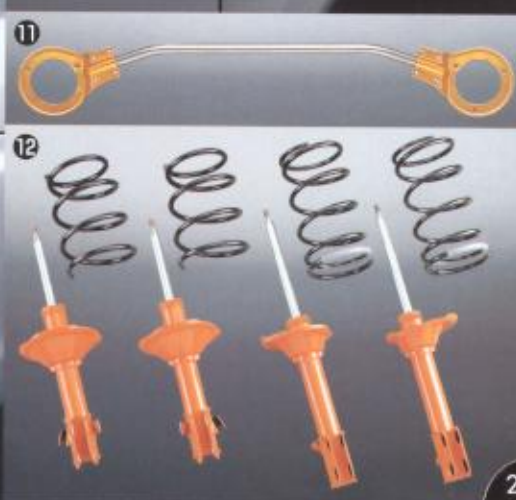

IMPREZA

ACCESSORIES

Sportier. More distinct.
The customized IMPREZA
will change your daily life.

 **SUBARU**

EXTERIOR

The accessories that suit the

SEDAN WRX

- ❶ Sports grille with six stars symbol
- ❷ Grille side panel kit
- ❸ Rear spoiler (Large, for SEDAN)
- ❹ Rear spoiler (Small, for SEDAN)
- ❺ White front side marker kit
- ❻ White side turn marker kit
- ❼ Front under spoiler (SEDAN)
- ❽ Rear under spoiler (SEDAN)
- ❾ Mini side under spoiler
- ❿ Fog lamps (Large-diameter)
- ⓫ Strut tower bar
- ⓬ Sports suspension

The car shown in the photograph is equipped with the accessories below,
①, ②, ③, ④, ⑤, ⑥, ⑦, ⑧, ⑨, ⑩
The item number ⑩ is standard on the SEDAN WRX
The shown aluminum alloy wheels are not compatible with ⑫ sports suspension