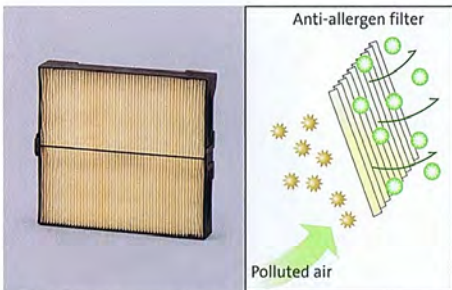

**78** Leather shift knob (AT)  
35126FE080 **W**  
Handsome leather-wrapped shift knob for automatic transmission.

**81** Anti-allergen filter  
G3010SA110 **W**  
Catechin, an anti-allergen compound found in green tea, is added to the air conditioning filter to improve its filtering efficiency. For the best result, it is recommended to replace the filter once a year or every 12,000 km.