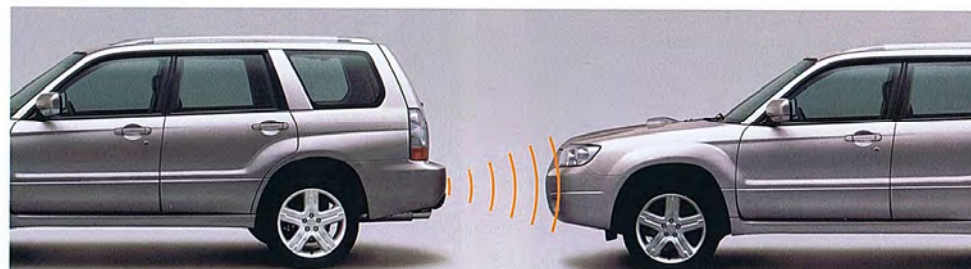

Safety/Audio/Navigation

86 Acoustic parking aid

H481ESA002

Great help for easy parking. No drilling of the bumper required.

W