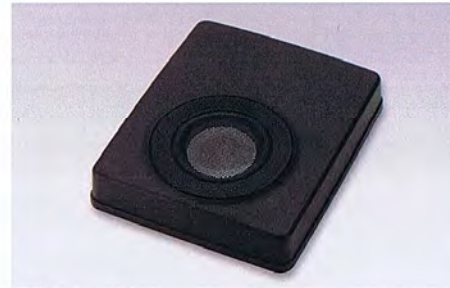

93 Subwoofer
H630SSA300 W
Adds 120 watts of power, and delivers super bass sound you not only hear but feel.