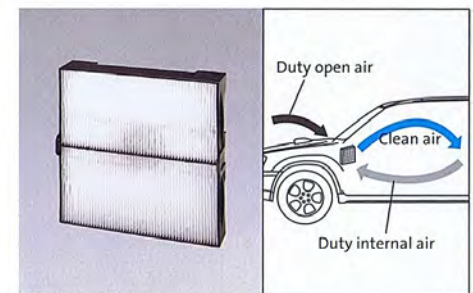

80 Anti dust filter
G3010SA100 W
Helps reduce dust and pollen infiltration into the vehicle cabin area. For the best result, it is recommended to replace the filter once a year or every 12,000 km.