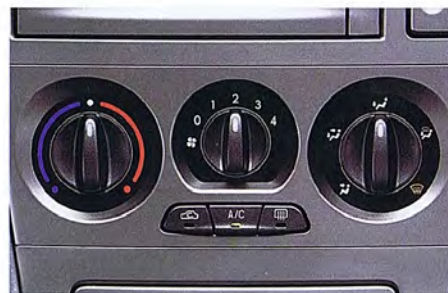

79 Air conditioner (L.H.D.)
G3010SA011 W
After-fitment air conditioner.